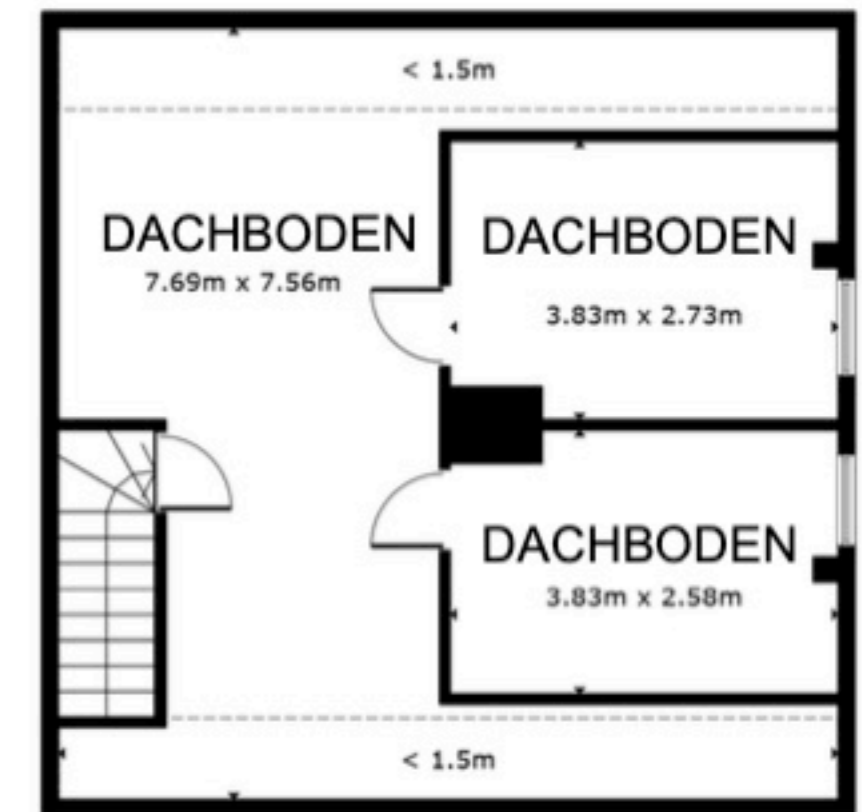

KELLER

ERDGESCHOSS

OBERGESCHOSS

DACHBODEN

GROSS INTERNAL AREA
GROUND FLOOR 69.4 m² FLOOR 1 69.0 m² FLOOR 2 57.2 m² FLOOR 3 45.8 m²
EXCLUDED AREAS : VERANDA 30.9 m² REDUCED HEADROOM 12.3 m²
TOTAL : 241.5 m²

SIZES AND DIMENSIONS ARE APPROXIMATE, ACTUAL MAY VARY.