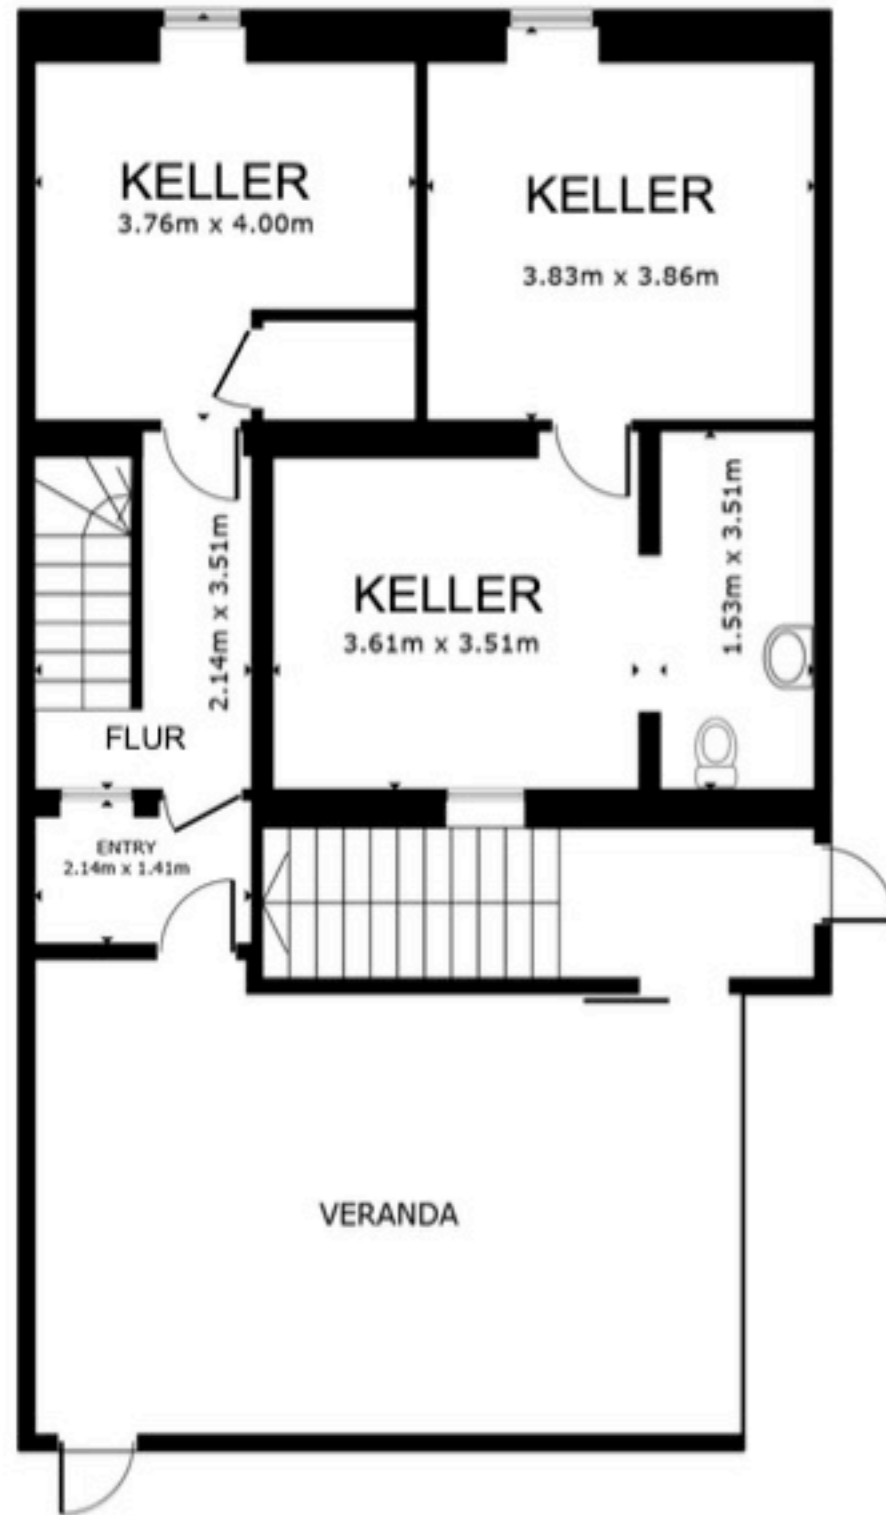

KELLER

ERDGESCHOSS

OBERGESCHOSS

DACHBODEN

GROSS INTERNAL AREA
GROUND FLOOR 69.4 m² FLOOR 1 69.0 m² FLOOR 2 57.2 m² FLOOR 3 45.8 m²
EXCLUDED AREAS : VERANDA 30.9 m² REDUCED HEADROOM 12.3 m²
TOTAL : 241.5 m²

SIZES AND DIMENSIONS ARE APPROXIMATE, ACTUAL MAY VARY.